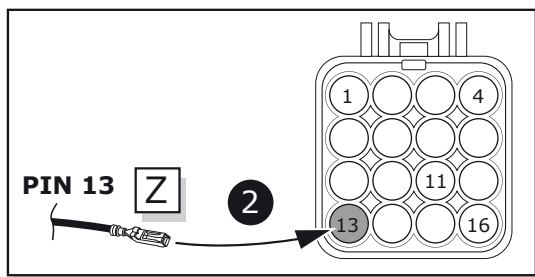

1

16-pin

1

2

3

2

OPTION +15:

Operate PIN 13 with:

ECS part no.
IS-017-ZZ

3

4

ATM6FBV107SW09